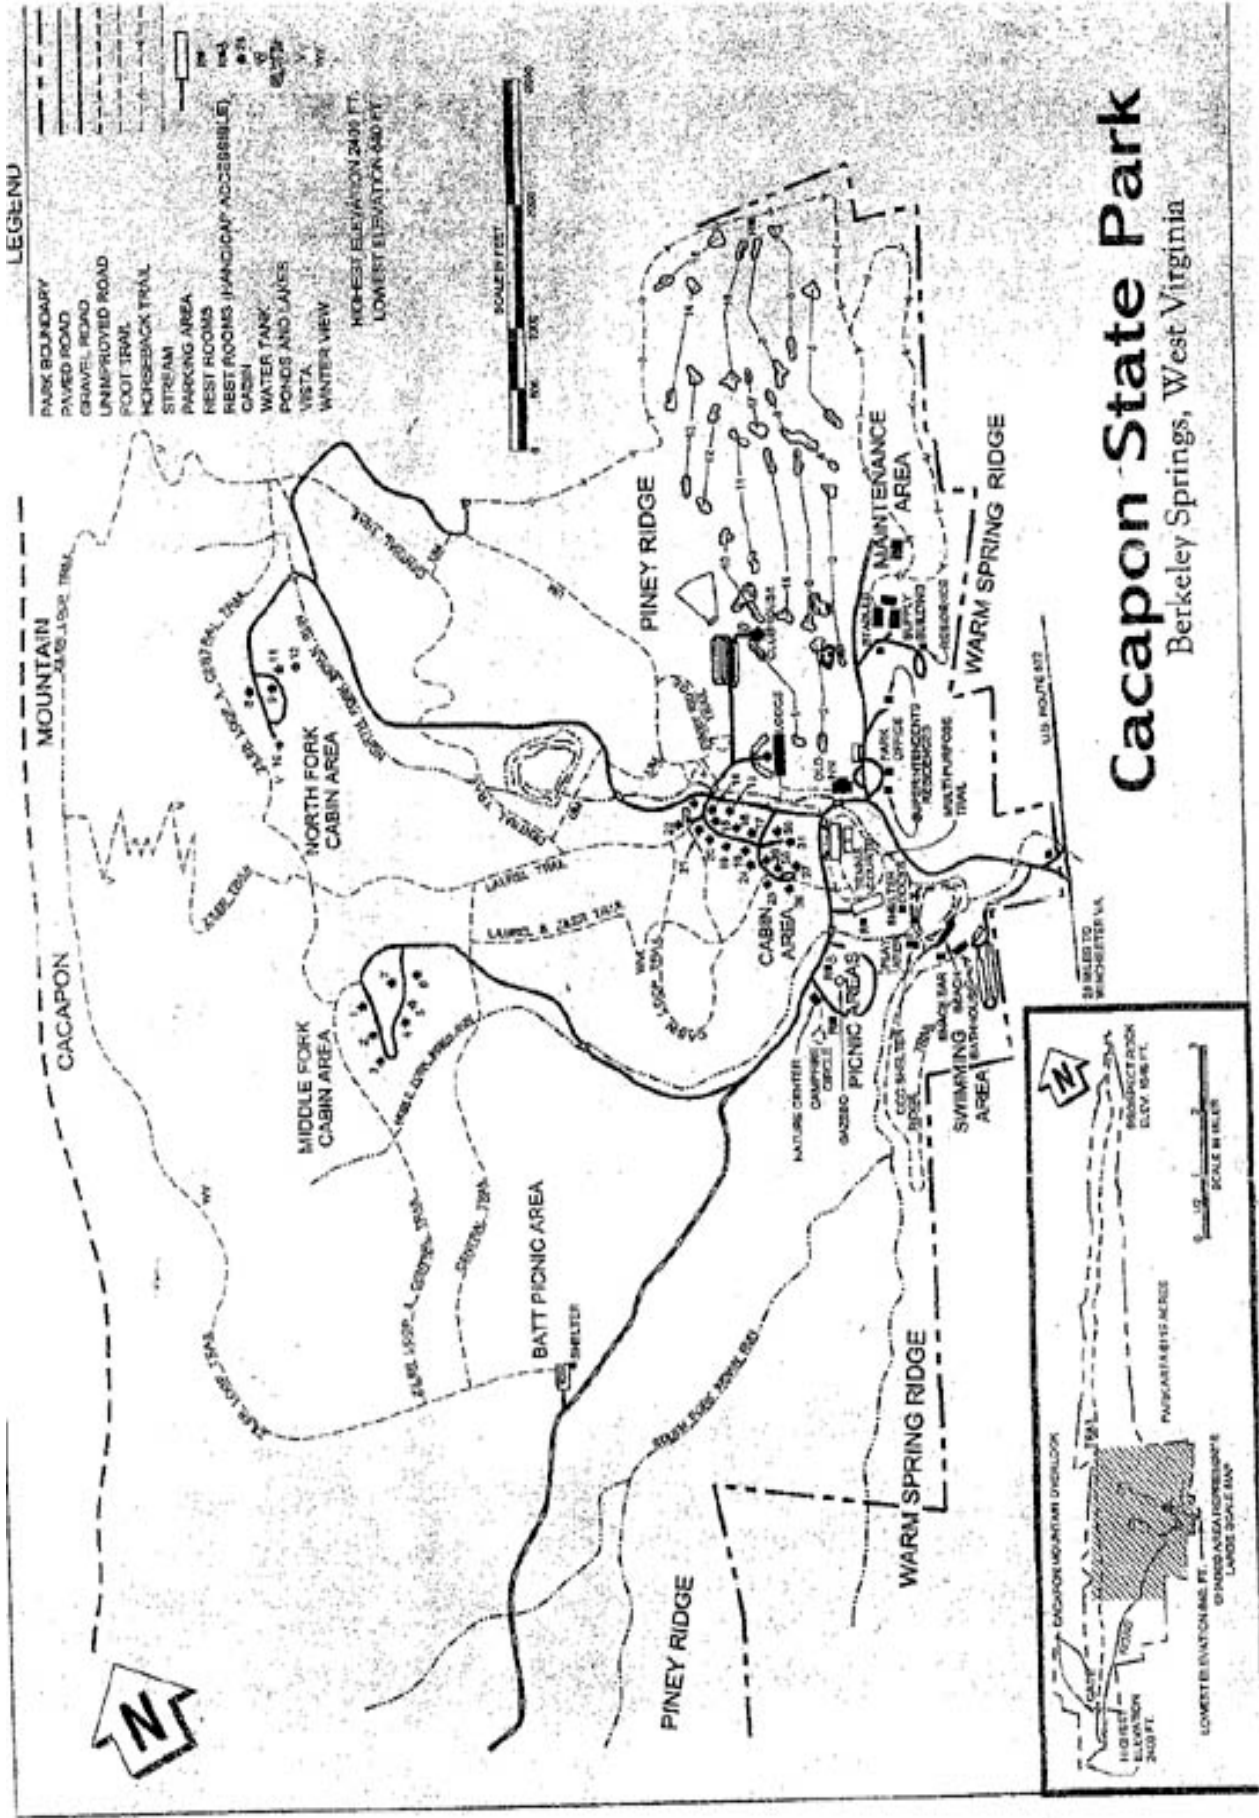

LEGEND

- PARK BOUNDARY
- PAVED ROAD
- GRAVEL ROAD
- UNIMPROVED ROAD
- FOOT TRAIL
- HORSEBACK TRAIL
- STREAM
- PARKING AREA
- REST ROOMS
- REST ROOMS (HANDICAP ACCESSIBLE)
- CABIN
- WATER TANK
- PONDS AND LAKES
- VISTA
- WINTER VIEW

HIGHEST ELEVATION 2400 FT.
 LOWEST ELEVATION 640 FT.

Cacapon State Park

Berkeley Springs, West Virginia